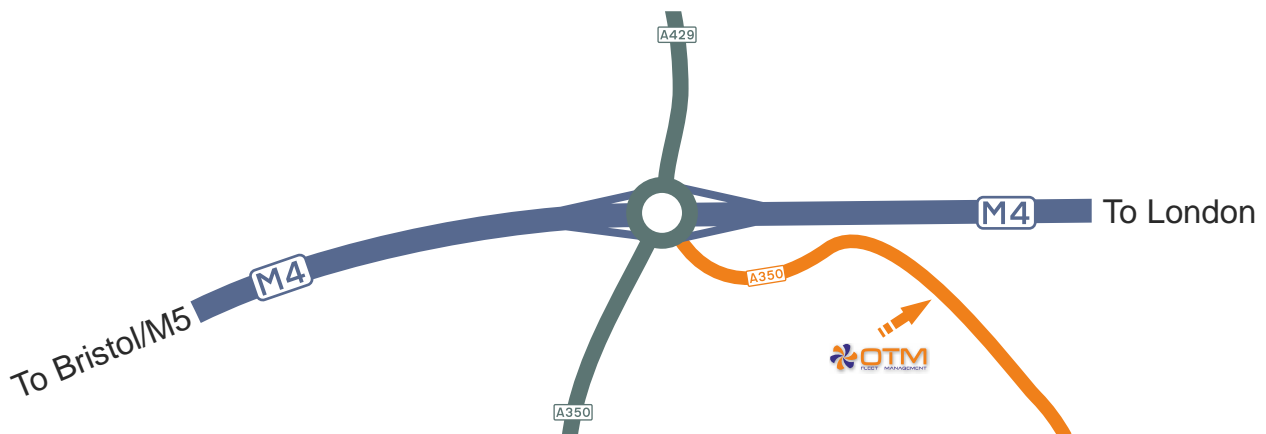

OTM Fleet Management
Westbrook Farm
Draycot Cerne
Chippenham
Wiltshire
SN15 5LH

Tel: 01548 831900

Directions:

From M4 London

Carry along M4 until Junction 17

Exit M4 at junction 17

Take 1st exit at roundabout, signposted Truck Stop, A350

Pass Truck Stop on right hand side

Approximately 100 yards later, the entrance to Westbrook Farm is on your right

From M5

Join M5 at junction 15, and follow signs for M4 London

Exit M4 at junction 17

Take 3rd exit at roundabout, signposted Truck Stop, A350

Pass Truck Stop on right hand side

Approximately 100 yards later, the entrance to Westbrook Farm is on your right

OTM Fleet Management
Westbrook Farm
Draycot Cerne
Chippenham
Wiltshire
SN15 5LH
Tel: 01548 831900